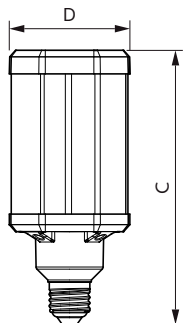

Product	D	C
TrueForce LED HPL ND 40-28W E27 840	75 mm	178 mm
TrueForce LED HPL ND 28-21W E27 830	75 mm	178 mm
TrueForce LED HPL ND 38-28W E27 830	75 mm	178 mm
TrueForce LED HPL ND 30-21W E27 840	75 mm	178 mm

Product	D	C
TrueForce LED HPL ND 60-42W E27 840	84 mm	178 mm
TrueForce LED HPL ND 57-42W E27 830	84 mm	178 mm

TrueForce LED (Urbana/Via pública – HPL/SON)

Desenho dimensional

Product	D	C
TrueForce LED HPL ND 60-42W E40 840	84 mm	191 mm
TrueForce LED HPL ND 57-42W E40 830	84 mm	191 mm