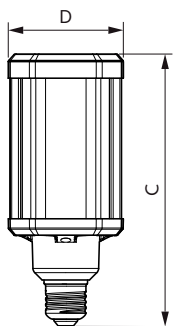

Product	D	C
TrueForce LED HPL ND 40-28W E27 840	75 mm	178 mm
TrueForce LED HPL ND 28-21W E27 830	75 mm	178 mm
TrueForce LED HPL ND 38-28W E27 830	75 mm	178 mm
TrueForce LED HPL ND 30-21W E27 840	75 mm	178 mm

Product	D	C
TrueForce LED HPL ND 60-42W E27 840	84 mm	178 mm
TrueForce LED HPL ND 57-42W E27 830	84 mm	178 mm

TrueForce LED (Urbana/Via pública – HPL/SON)

Desenho dimensional

Product	D	C
TrueForce LED HPL ND 60-42W E40 840	84 mm	191 mm
TrueForce LED HPL ND 57-42W E40 830	84 mm	191 mm