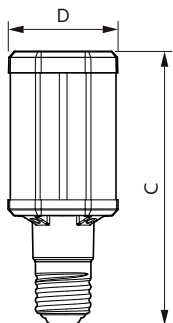

Product	D	C
TrueForce LED HPL ND 40-28W E27 840	75 mm	178 mm
TrueForce LED HPL ND 28-21W E27 830	75 mm	178 mm
TrueForce LED HPL ND 38-28W E27 830	75 mm	178 mm
TrueForce LED HPL ND 30-21W E27 840	75 mm	178 mm

Product	D	C
TrueForce LED HPL ND 60-42W E27 840	84 mm	178 mm
TrueForce LED HPL ND 57-42W E27 830	84 mm	178 mm

TrueForce LED (Urbana/Via pública – HPL/SON)

Desenho dimensional

Product	D	C
TrueForce LED HPL ND 60-42W E40 840	84 mm	191 mm
TrueForce LED HPL ND 57-42W E40 830	84 mm	191 mm