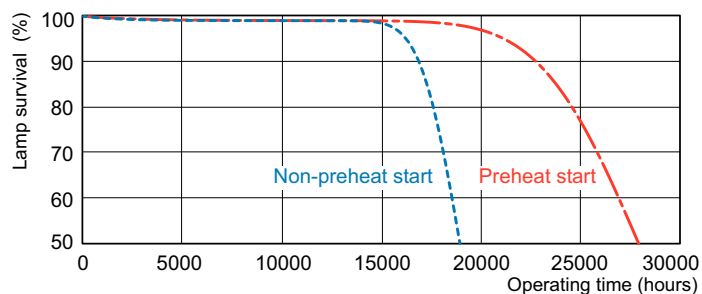

Life Expectancy Diagram - MASTER TL5 HO 54W/830 SLV/40

Life Expectancy Diagram - MASTER TL5 HO 54W/830 SLV/40