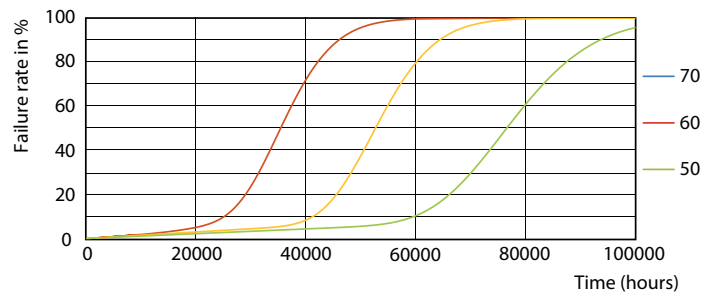

MASTER tubo LED EM/230V T8

Dados fotométricos

Spectral Power Distribution Colour

Vida útil

Lumen Maintenance Diagram

FailureRate

Life Expectancy Diagram

LumenVsTc