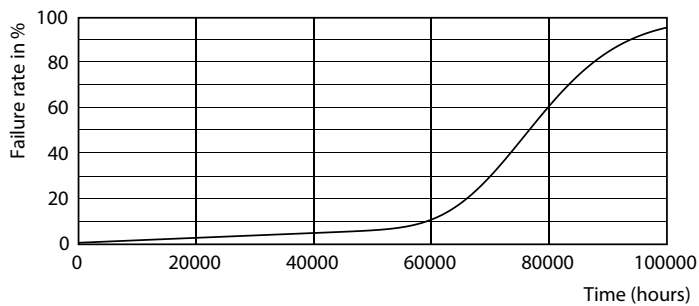

MASTER tubo LED EM/230V T8

Dados fotométricos

Spectral Power Distribution Colour

Vida útil

Lumen Maintenance Diagram

FailureRate

Life Expectancy Diagram

LumenVsTc