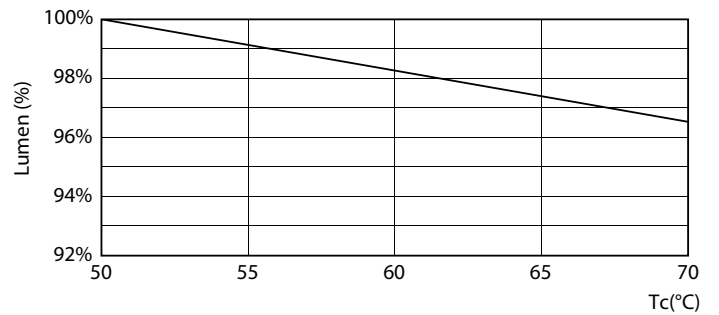

MASTER tubo LED EM/230V T8

Dados fotométricos

Spectral Power Distribution Colour

Vida útil

Lumen Maintenance Diagram

FailureRate

Life Expectancy Diagram

LumenVsTc