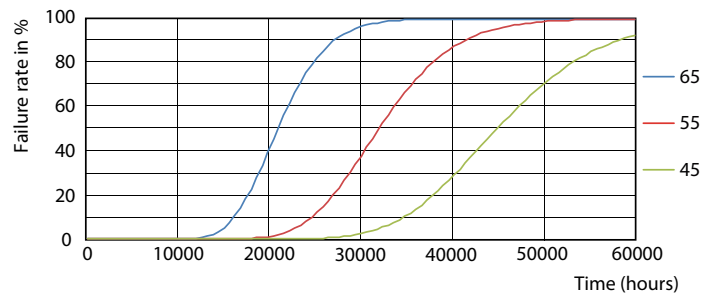

## Dados fotométricos

Light Distribution Diagram

## Vida útil

Life Expectancy Diagram

LEDtube COR SLR 18W 30K LifetimeVsTc-LED-LED

LumenVsTc

LEDtube COR SLR 18W 30K FailureRate-LED-LED