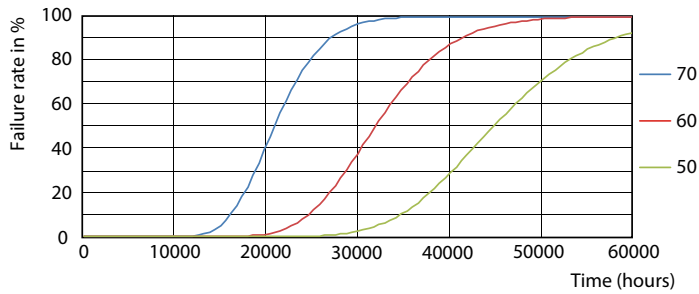

General uniform lighting

CorePro tubo LED Universal T8

Dados fotométricos

Light Distribution Diagram

Vida útil

LEDtube COR SLR 23W 30K FailureRate-LED-LED

LumenVsTc

Life Expectancy Diagram