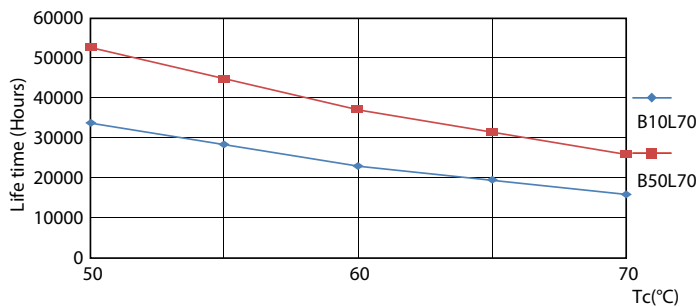

Life Expectancy Diagram - CorePro LEDtube 1200mm HO 18W 865 T8