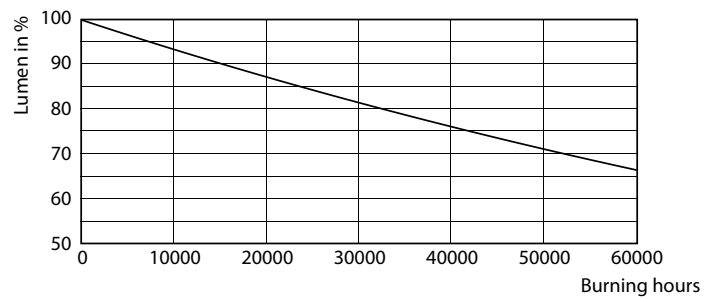

## Vida útil

Life Expectancy Diagram - CorePro LEDtube 1200mm HO 18W 865 T8

Life Expectancy Diagram - CorePro LEDtube 1200mm HO 18W 865 T8

Life Expectancy Diagram - CorePro LEDtube 1200mm HO 18W 865 T8

Lumen Maintenance Diagram - CorePro LEDtube 1200mm HO 18W 865 T8