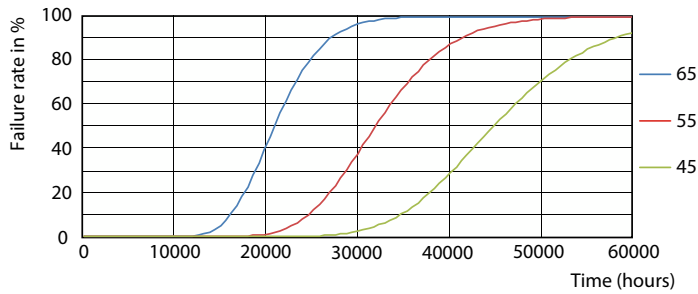

General uniform lighting

CorePro tubo LED EM/230V T8

Dados fotométricos

Spectral Power Distribution Colour

Vida útil

FailureRate

Life Expectancy Diagram

LumenVsTc