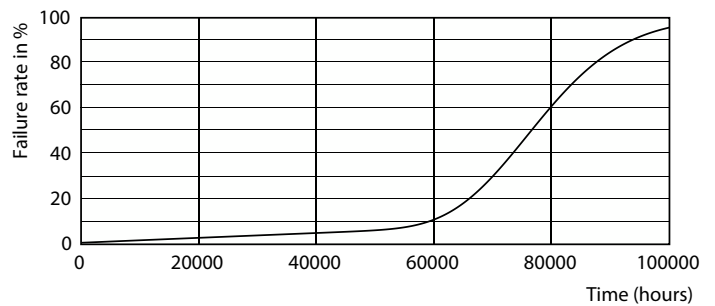

## Vida útil

Lumen Maintenance Diagram - MAS LEDtube 1200mm HO 12.5W 840 T8

Lumen Maintenance Diagram - MAS LEDtube 1200mm HO 12.5W 840 T8

Life Expectancy Diagram - MAS LEDtube 1200mm HO 12.5W 840 T8

Life Expectancy Diagram - MAS LEDtube 1200mm HO 12.5W 840 T8