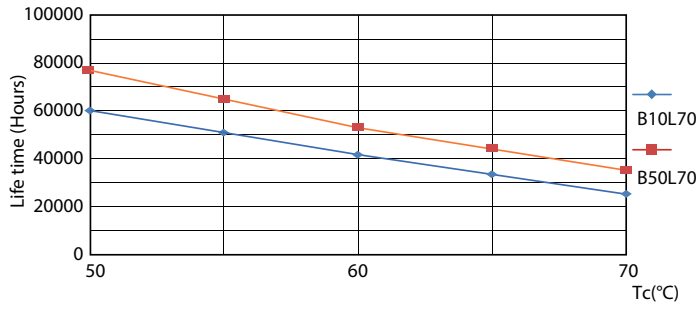

MASTER tubo LED EM/230V T8

Vida útil

Life Expectancy Diagram - MAS LEDtube 1200mm HO 12.5W 840 T8