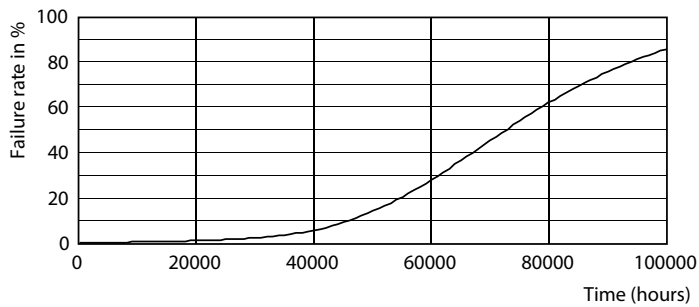

LEDtube MAS HO 18.2W G13 865 16D ND

MASTER tubo LED EM/230V T8

Dados fotométricos

LEDtube MAS HO 12.5W G13 830 16D ND

Vida útil

LEDtube_70K-LED

LEDtube MAS SLR 18,2W 70K FailureRate-LED-LED

LEDtube MAS SLR 18,2W 70K LumenVsTc-LMP-LMP