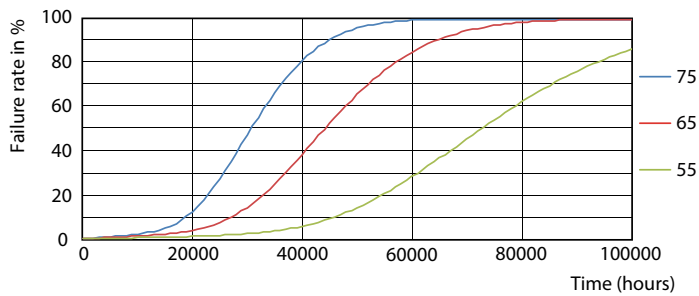

LEDtube MAS HO 18.2W G13 865 16D ND

MASTER tubo LED EM/230V T8

Dados fotométricos

LEDtube MAS HO 12.5W G13 830 16D ND

Vida útil

LEDtube_70K-LED

LEDtube MAS SLR 18,2W 70K FailureRate-LED-LED

LEDtube MAS SLR 18,2W 70K LumenVsTc-LMP-LMP