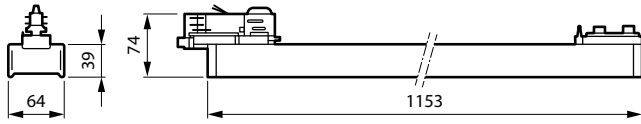

StoreSet Linear

Desenho dimensional