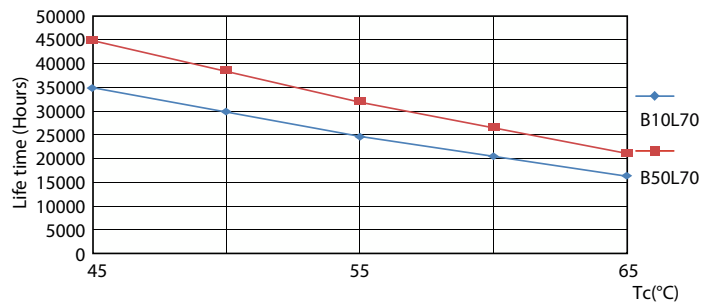

## Dados fotométricos

Spectral Power Distribution Colour

## Vida útil

FailureRate

Life Expectancy Diagram

LumenVsTc

LifetimeVsTc