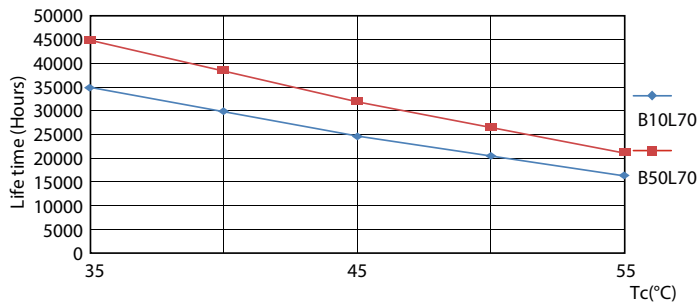

Vida útil

LEDtube COR 1 14,5W 30K LifetimeVsTc-LED