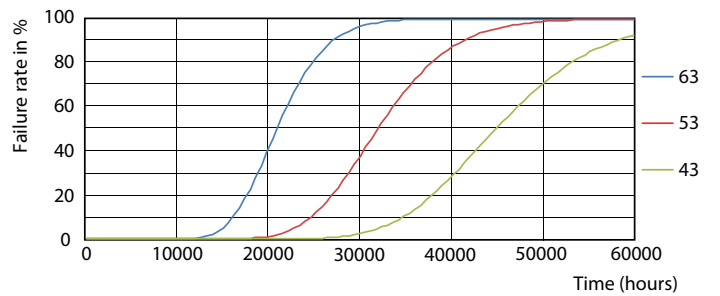

CorePro tubo LED EM/230V T8

Dados fotométricos

Spectral Power Distribution Colour

Vida útil

LEDtube COR EU 21,5W 30K LumenVsTc-LMP

Life Expectancy Diagram

LEDtube 30K 4363 LifetimeVsTc-LED

LEDtube 30K 4363 FailureRate-LED