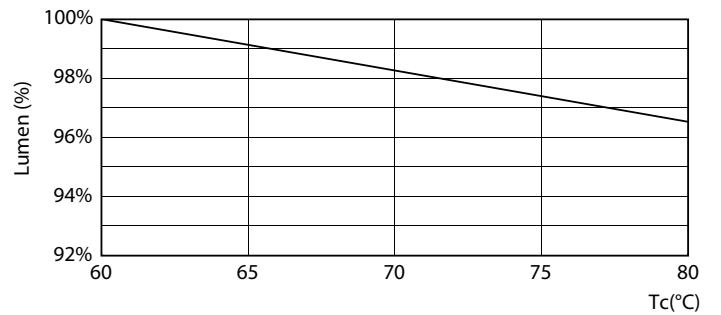

## Dados fotométricos

Spectral Power Distribution Colour

## Vida útil

Life Expectancy Diagram

LEDtube 30K 4868 FailureRate-LED

LEDtube 30K 4868 LifetimeVsTc-LED

LEDtube COR EU 31,5W 30K LumenVsTc-LMP