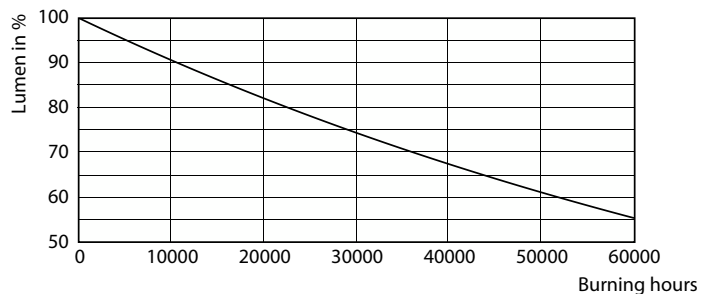

CorePro tubo LED EM/230V T8

Vida útil

Lumen Maintenance Diagram