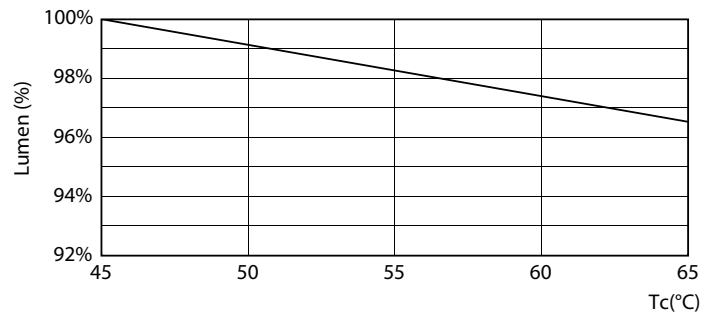

## Dados fotométricos

Spectral Power Distribution Colour

## Vida útil

FailureRate

LifetimeVsTc

Life Expectancy Diagram

LEDtube COR EU 8W 30K LumenVsTc-LMP