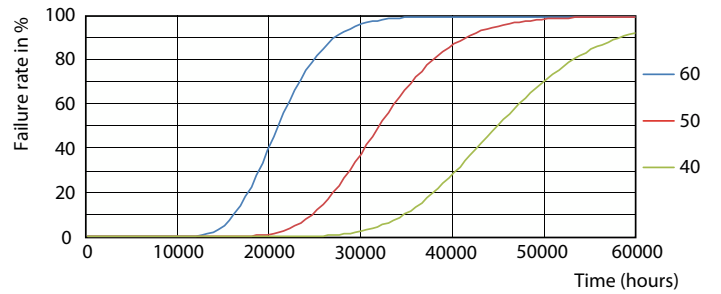

Dados fotométricos

Spectral Power Distribution Colour

Vida útil

Life Expectancy Diagram

FailureRate

LumenVsTc

LifetimeVsTc

CorePro tubo LED EM/230V T8

Vida útil

Lumen Maintenance Diagram