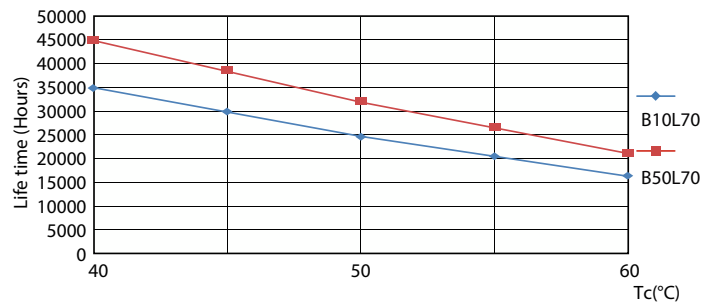

Dados fotométricos

Spectral Power Distribution Colour

Vida útil

Life Expectancy Diagram

FailureRate

LumenVsTc

LifetimeVsTc

CorePro tubo LED EM/230V T8

Vida útil

Lumen Maintenance Diagram