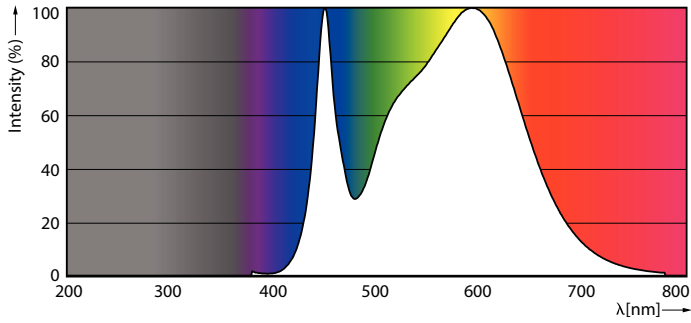

Dados fotométricos

Spectral Power Distribution Colour

Vida útil

Life Expectancy Diagram

FailureRate

LumenVsTc

LifetimeVsTc

CorePro tubo LED EM/230V T8