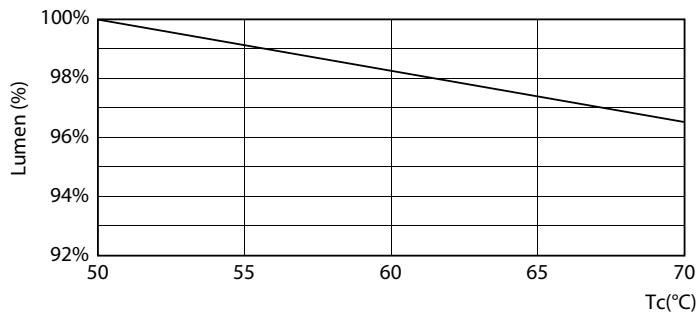

Dados fotométricos

Spectral Power Distribution Colour

Vida útil

Life Expectancy Diagram

FailureRate

LumenVsTc

LifetimeVsTc

CorePro tubo LED EM/230V T8

Vida útil

Lumen Maintenance Diagram