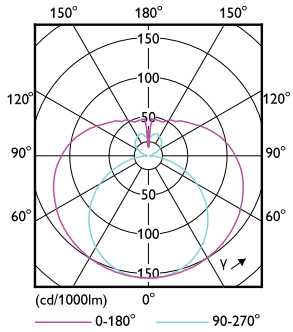

Desenho dimensional

CorePro LEDtube 600mm 8W 865 T8

Product	D1	D2	A1	A2	A3
CorePro LEDtube 600mm 8W 865 T8					

Dados fotométricos

General uniform lighting

Spectral Power Distribution Colour

CorePro tubo LED EM/230V T8

Dados fotométricos

Light Distribution Diagram

Vida útil

Life Expectancy Diagram

FailureRate

LumenVsTc

LifetimeVsTc

CorePro tubo LED EM/230V T8