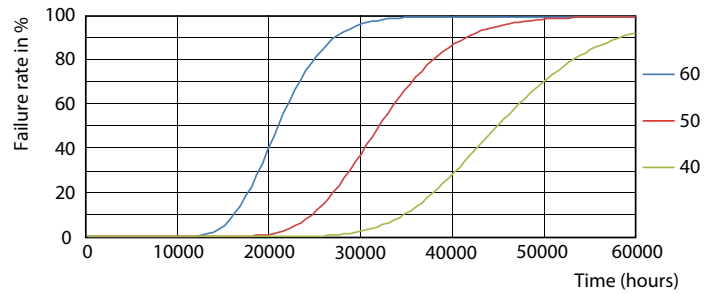

Dados fotométricos

Light Distribution Diagram

Vida útil

Life Expectancy Diagram

FailureRate

LumenVsTc

LifetimeVsTc

CorePro tubo LED EM/230V T8

Vida útil

Lumen Maintenance Diagram