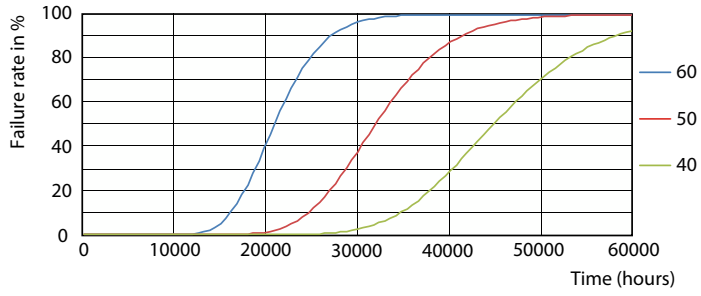

CorePro tubo LED EM/230V T8

Vida útil

FailureRate

Lumen Maintenance Diagram