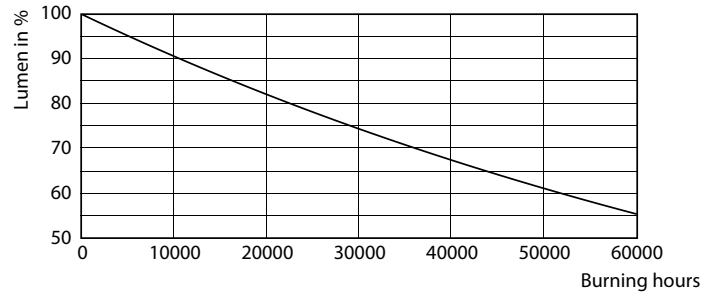

CorePro tubo LED EM/230V T8

Vida útil

FailureRate

Lumen Maintenance Diagram