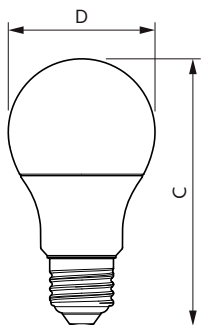

Desenho dimensional

Product	D	C
CorePro LEDbulb ND 10.5-75W A60 E27 830	60 mm	110 mm
CorePro LEDbulb ND 10-75W A60 E27 865	60 mm	110 mm
CorePro LEDbulb ND 10-75W A60 E27 840	60 mm	110 mm
CorePro LEDbulb ND 11-75W A60 E27 827	60 mm	110 mm
CorePro LEDbulb ND 13-100W A60 E27 827	60 mm	110 mm
CorePro LEDbulb ND 13-100W A60 E27 830	60 mm	110 mm