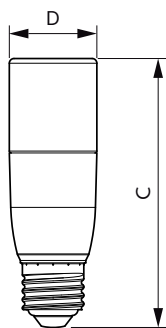

Desenho dimensional

Product	D	C
CorePro LEDbulb ND 10.5-75W A60 E27 830	60 mm	110 mm
CorePro LEDbulb ND 10-75W A60 E27 865	60 mm	110 mm
CorePro LEDbulb ND 10-75W A60 E27 840	60 mm	110 mm
CorePro LEDbulb ND 11-75W A60 E27 827	60 mm	110 mm
CorePro LEDbulb ND 13-100W A60 E27 827	60 mm	110 mm
CorePro LEDbulb ND 13-100W A60 E27 830	60 mm	110 mm

Product	D	C
CorePro LEDbulb D 8.5-60W A60 E27 927	60 mm	110 mm

Product	D	C
CorePro LEDbulb D 10.5-75W A60 E27 927	60 mm	110 mm
CorePro LEDbulb D 13-100W A60 E27 927	60 mm	110 mm

CorePro lâmpada LED

Desenho dimensional