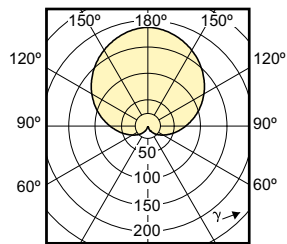

Temperatura

Order Code	Full Product Name	Máxima na caixa em T (Nom)
49752400	CorePro LEDbulb ND 10.5-75W A60 E27 830	80 °C
49758600	CorePro LEDbulb ND 10-75W A60 E27 865	80 °C
57757800	CorePro LEDbulb ND 5.5-40W A60 E27 827	75 °C
57755400	CorePro LEDbulb ND 8-60W A60 E27 827	85 °C
70033100	CorePro LEDbulbND 8-60W A60E27 827 3CT/8	85 °C
57779000	CorePro LEDbulb ND 5-40W A60 E27 840	75 °C
57776600	CorePro LEDbulb ND 7.5-60W A60 E27 840	85 °C
57993000	CorePro LEDbulb ND 5-40W A60 E27 830	75 °C
57787500	CorePro LED bulb ND 5-40W A60 E27 865	75 °C
57771400	CorePro LEDbulb ND 7.5-60W A60 E27 830	85 °C
57785100	CorePro LED bulb ND 7.5-60W A60 E27 865	85 °C
49076100	CorePro LEDbulb ND 11-75W A60 E27 827	80 °C
49074700	CorePro LEDbulb ND 13-100W A60 E27 827	85 °C
51032200	CorePro LEDbulb ND 10-75W A60 E27 840	80 °C
57767700	CorePro LEDbulb ND 13-100W A60 E27 830	85 °C
51030800	CorePro LEDbulb ND 12.5-100W A60 E27 840	85 °C
57781300	CorePro LEDbulb ND 12.5-100W A60 E27 865	85 °C
81451200	CorePro LED Stick ND 9.5-68W T38 E27 830	85 °C
81453600	CorePro LED Stick ND 9.5-75W T38 E27 840	85 °C
66062800	CorePro LEDbulb D 5-40W A60 E27 927	70 °C
66064200	CorePro LEDbulb D 8.5-60W A60 E27 927	85 °C
66066600	CorePro LEDbulb D 10.5-75W A60 E27 927	90 °C
66068000	CorePro LEDbulb D 13-100W A60 E27 927	90 °C