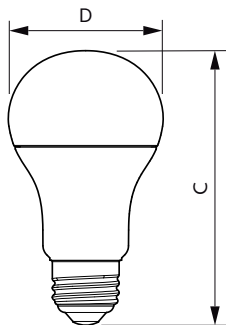

Desenho dimensional

Product	D	C
CorePro LEDbulb ND 10.5-75W A60 E27 830	60 mm	110 mm
CorePro LEDbulb ND 10-75W A60 E27 865	60 mm	110 mm
CorePro LEDbulb ND 10-75W A60 E27 840	60 mm	110 mm
CorePro LEDbulb ND 11-75W A60 E27 827	60 mm	110 mm
CorePro LEDbulb ND 13-100W A60 E27 827	60 mm	110 mm
CorePro LEDbulb ND 13-100W A60 E27 830	60 mm	110 mm