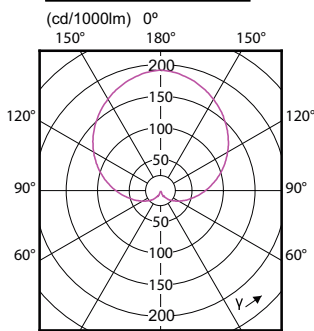

Temperatura

Order Code	Full Product Name	Máxima na caixa em T (Nom)
49752400	CorePro LEDbulb ND 10.5-75W A60 E27 830	80 °C
49758600	CorePro LEDbulb ND 10-75W A60 E27 865	80 °C
57757800	CorePro LEDbulb ND 5.5-40W A60 E27 827	75 °C
57755400	CorePro LEDbulb ND 8-60W A60 E27 827	85 °C
70033100	CorePro LEDbulbND 8-60W A60E27 827 3CT/8	85 °C
57779000	CorePro LEDbulb ND 5-40W A60 E27 840	75 °C
57776600	CorePro LEDbulb ND 7.5-60W A60 E27 840	85 °C
57993000	CorePro LEDbulb ND 5-40W A60 E27 830	75 °C
57787500	CorePro LED bulb ND 5-40W A60 E27 865	75 °C
57771400	CorePro LEDbulb ND 7.5-60W A60 E27 830	85 °C
57785100	CorePro LED bulb ND 7.5-60W A60 E27 865	85 °C
49076100	CorePro LEDbulb ND 11-75W A60 E27 827	80 °C
49074700	CorePro LEDbulb ND 13-100W A60 E27 827	85 °C
51032200	CorePro LEDbulb ND 10-75W A60 E27 840	80 °C
57767700	CorePro LEDbulb ND 13-100W A60 E27 830	85 °C
51030800	CorePro LEDbulb ND 12.5-100W A60 E27 840	85 °C
57781300	CorePro LEDbulb ND 12.5-100W A60 E27 865	85 °C
81451200	CorePro LED Stick ND 9.5-68W T38 E27 830	85 °C
81453600	CorePro LED Stick ND 9.5-75W T38 E27 840	85 °C
66062800	CorePro LEDbulb D 5-40W A60 E27 927	70 °C
66064200	CorePro LEDbulb D 8.5-60W A60 E27 927	85 °C
66066600	CorePro LEDbulb D 10.5-75W A60 E27 927	90 °C
66068000	CorePro LEDbulb D 13-100W A60 E27 927	90 °C