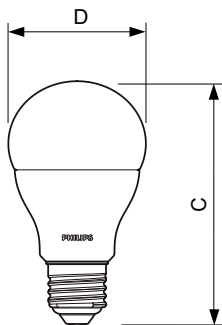

Desenho dimensional

Product	D	C
CorePro LEDbulb ND 10.5-75W A60 E27 830	60 mm	110 mm
CorePro LEDbulb ND 10-75W A60 E27 865	60 mm	110 mm
CorePro LEDbulb ND 10-75W A60 E27 840	60 mm	110 mm
CorePro LEDbulb ND 11-75W A60 E27 827	60 mm	110 mm
CorePro LEDbulb ND 13-100W A60 E27 827	60 mm	110 mm
CorePro LEDbulb ND 13-100W A60 E27 830	60 mm	110 mm