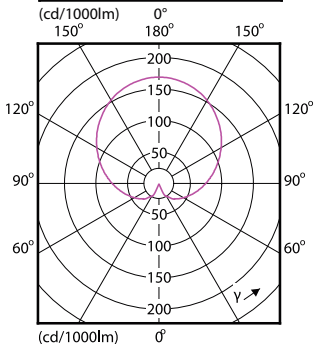

Temperatura

Order Code	Full Product Name	Máxima na caixa em T (Nom)
49752400	CorePro LEDbulb ND 10.5-75W A60 E27 830	80 °C
49758600	CorePro LEDbulb ND 10-75W A60 E27 865	80 °C
57757800	CorePro LEDbulb ND 5.5-40W A60 E27 827	75 °C
57755400	CorePro LEDbulb ND 8-60W A60 E27 827	85 °C
70033100	CorePro LEDbulbND 8-60W A60E27 827 3CT/8	85 °C
57779000	CorePro LEDbulb ND 5-40W A60 E27 840	75 °C
57776600	CorePro LEDbulb ND 7.5-60W A60 E27 840	85 °C
57993000	CorePro LEDbulb ND 5-40W A60 E27 830	75 °C
57787500	CorePro LED bulb ND 5-40W A60 E27 865	75 °C
57771400	CorePro LEDbulb ND 7.5-60W A60 E27 830	85 °C
57785100	CorePro LED bulb ND 7.5-60W A60 E27 865	85 °C
49076100	CorePro LEDbulb ND 11-75W A60 E27 827	80 °C
49074700	CorePro LEDbulb ND 13-100W A60 E27 827	85 °C
51032200	CorePro LEDbulb ND 10-75W A60 E27 840	80 °C
57767700	CorePro LEDbulb ND 13-100W A60 E27 830	85 °C
51030800	CorePro LEDbulb ND 12.5-100W A60 E27 840	85 °C
57781300	CorePro LEDbulb ND 12.5-100W A60 E27 865	85 °C
81451200	CorePro LED Stick ND 9.5-68W T38 E27 830	85 °C
81453600	CorePro LED Stick ND 9.5-75W T38 E27 840	85 °C
66062800	CorePro LEDbulb D 5-40W A60 E27 927	70 °C
66064200	CorePro LEDbulb D 8.5-60W A60 E27 927	85 °C
66066600	CorePro LEDbulb D 10.5-75W A60 E27 927	90 °C
66068000	CorePro LEDbulb D 13-100W A60 E27 927	90 °C