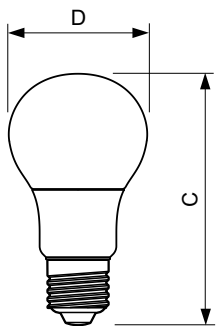

Desenho dimensional

Product	D	C
CorePro LEDbulb ND 10.5-75W A60 E27 830	60 mm	110 mm
CorePro LEDbulb ND 10-75W A60 E27 865	60 mm	110 mm
CorePro LEDbulb ND 10-75W A60 E27 840	60 mm	110 mm
CorePro LEDbulb ND 11-75W A60 E27 827	60 mm	110 mm
CorePro LEDbulb ND 13-100W A60 E27 827	60 mm	110 mm
CorePro LEDbulb ND 13-100W A60 E27 830	60 mm	110 mm