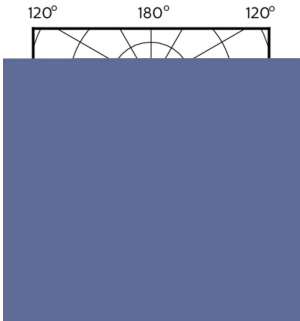

MASTER LEDspot ExpertColor MV

Dados fotométricos

MASTER LEDspot ExpertColor MV 50W GU10 927 36D