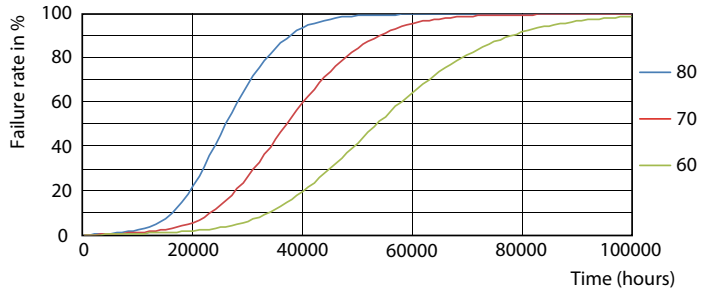

Master Value LEDtube T8 Master Value tubo LED T8

Vida útil

LEDtube 220-240V G13 FailureRate