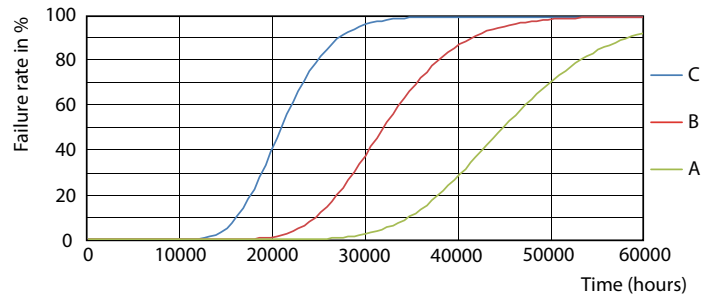

## Vida útil

LEDtube 30K

LEDtube 30K FailureRate

LEDtube 30K LumenVsTc

LEDtube 30K LifetimeVsTc